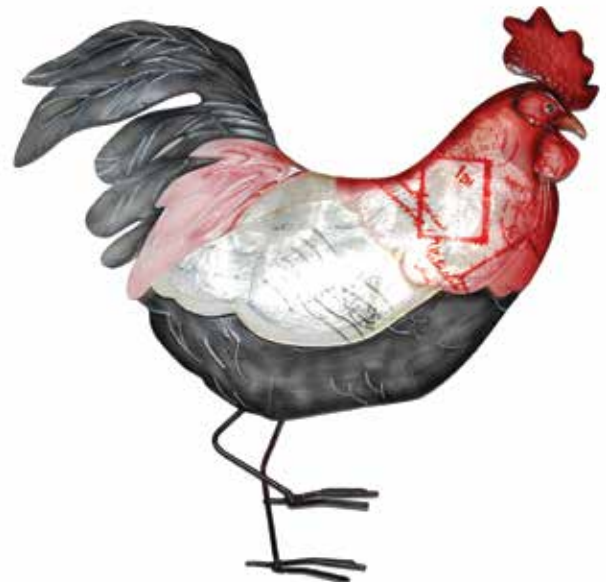

m7002 21 x 1 x 22 in.
\$54.00

m7003 22 x 1 x 15 in.
\$42.00

m7031 9 x 1 x 12 in.
\$19.00

m7032 9 x 1 x 12 in.
\$19.00

m7006 11 x 1 x 13 in.
\$26.00

- Hand-painted and sealed
- Adorned with capiz oyster shell
- Powder-coated metal backing
- Hangs on a metal eyelet
- Safe for outdoor use

m7008 11 x 1 x 16 in.
\$26.00

m7009 14 x 1 x 14 in.
\$26.00

- Hand-painted and sealed
- Adorned with capiz oyster shell
- Powder-coated metal backing
- Hangs on a metal eyelet
- Safe for outdoor use

m6002 r 11 x 2 x 11 in.
\$19.00