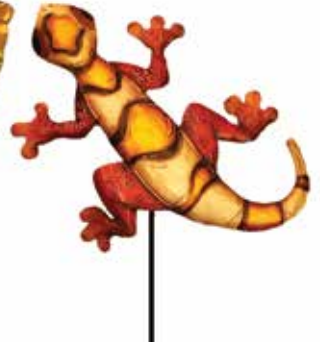

m8039 9 x 1 x 11 in.
\$15.00

m9000 8 x 1 x 24 in.
\$8.00

m9001 8 x 1 x 24 in.
\$8.00

m9002 8 x 1 x 24 in.
\$8.00

m9003 8 x 1 x 24 in.
\$8.00

m9004 7 x 1 x 24 in.
\$8.00

m9005 9 x 1 x 24 in.
\$8.00

m9006 8 x 1 x 27 in.
\$8.00

m9007 6 x 1 x 24 in.
\$8.00

m9008 7 x 1 x 24 in.
\$8.00

m9009 8 x 1 x 24 in.
\$8.00

m9010 5 x 1 x 24 in.
\$8.00

m9012 7 x 1 x 24 in.
\$8.00

m9013 8 x 1 x 24 in.
\$8.00

- Hand-painted and sealed
- Safe for outdoor use