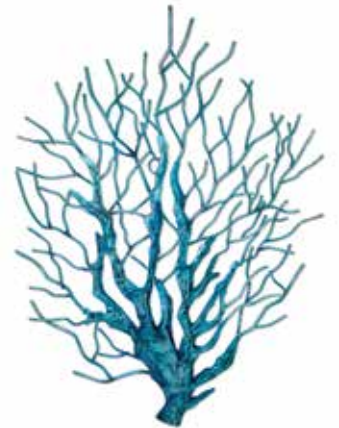

m8500 b 12 x 1 x 20 in.
\$35.00

m8501 b 15 x 1 x 20 in.
\$42.00

m8150 b 17 x 1 x 18 in.
\$35.00

m8275 b 18 x 1 x 12 in.
\$35.00

m8300 sb 14 x 2 x 15 in.
\$35.00

m8302 b 14 x 2 x 14 in.
\$35.00

m8303 sb 13 x 2 x 17 in.
\$35.00

m8004 29 x 2 x 23 in.
\$64.00

- Hand-painted and sealed
- Adorned with capiz oyster shell
- Powder-coated metal backing
- Hangs on a metal eyelet
- Safe for outdoor use

m8062 sb 45 x 2 x 34 in.
\$169.00