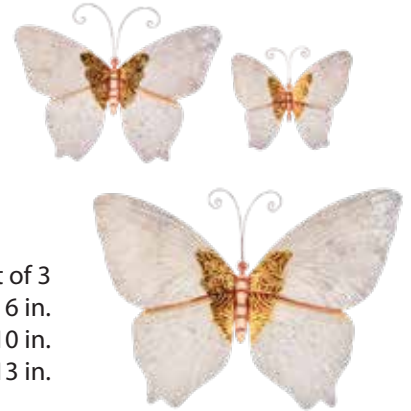

m2009 18 x 1 x 13 in.
\$19.00

m2011 18 x 1 x 13 in.
\$19.00

m2012 18 x 1 x 13 in.
\$19.00

m2013 18 x 1 x 13 in.
\$19.00

- Hand-painted and sealed
- Adorned with capiz oyster shell
- Powder-coated metal backing
- Hangs on a metal eyelet
- Safe for outdoor use

m2016 18 x 1 x 13 in.
\$19.00

m2025 17 x 1 x 12 in.
\$19.00

Set of 3
6 x 1 x 6 in.
12 x 1 x 10 in.
18 x 1 x 13 in.

m2026
\$42.00

Set of 3
6 x 1 x 6 in.
12 x 1 x 10 in.
18 x 1 x 13 in.

m2027
\$42.00

m2028 18 x 1 x 13 in.
\$19.00