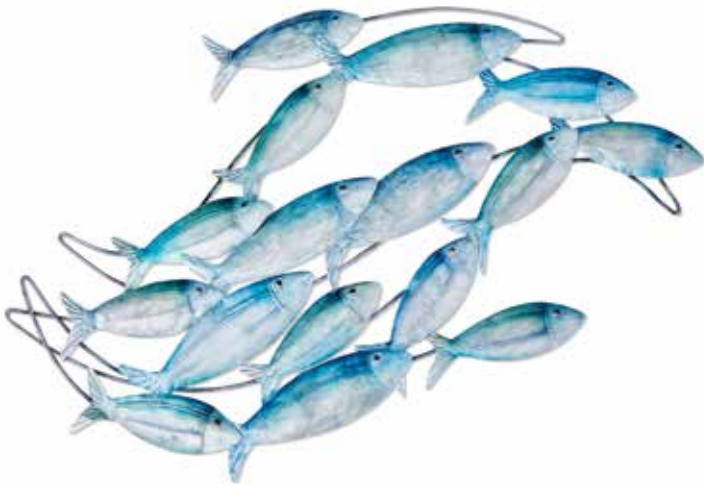

m8056 10 x 1 x 9 in.
\$15.00

m8010 20 x 1 x 14 in.
\$64.00

- Hand-painted and sealed
- Adorned with capiz oyster shell
- Powder-coated metal backing
- Hangs on a metal eyelet
- Safe for outdoor use

m8042 | b 21 x 4 x 15 in.
\$49.00

m8044 | sb 21 x 3 x 17 in.
\$49.00

Large Fish Wall Decor

m8400 sb 24 x 1 x 15 in.
\$54.00

m8401 b 31 x 2 x 17 in.
\$64.00

m8402 l sb 20 x 2 x 18 in.
\$54.00

m8402 xl sb 43 x 3 x 26 in.
\$169.00

- Hand-painted and sealed
- Adorned with capiz oyster shell
- Powder-coated metal backing
- Hangs on a metal eyelet
- Safe for outdoor use