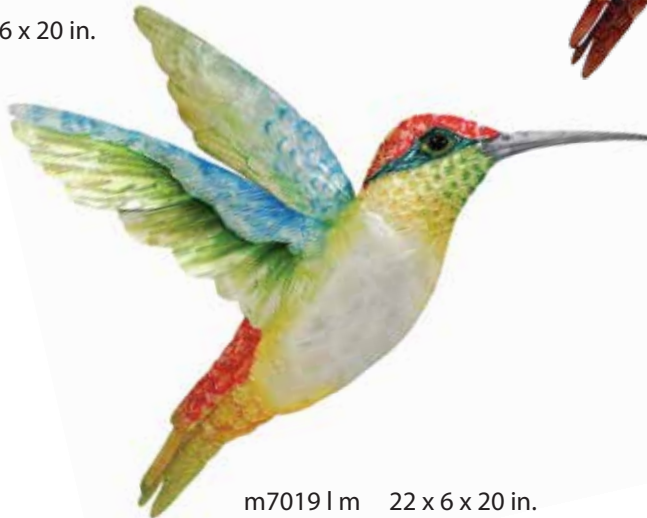

m7019lm 22 x 6 x 20 in.
$44.00