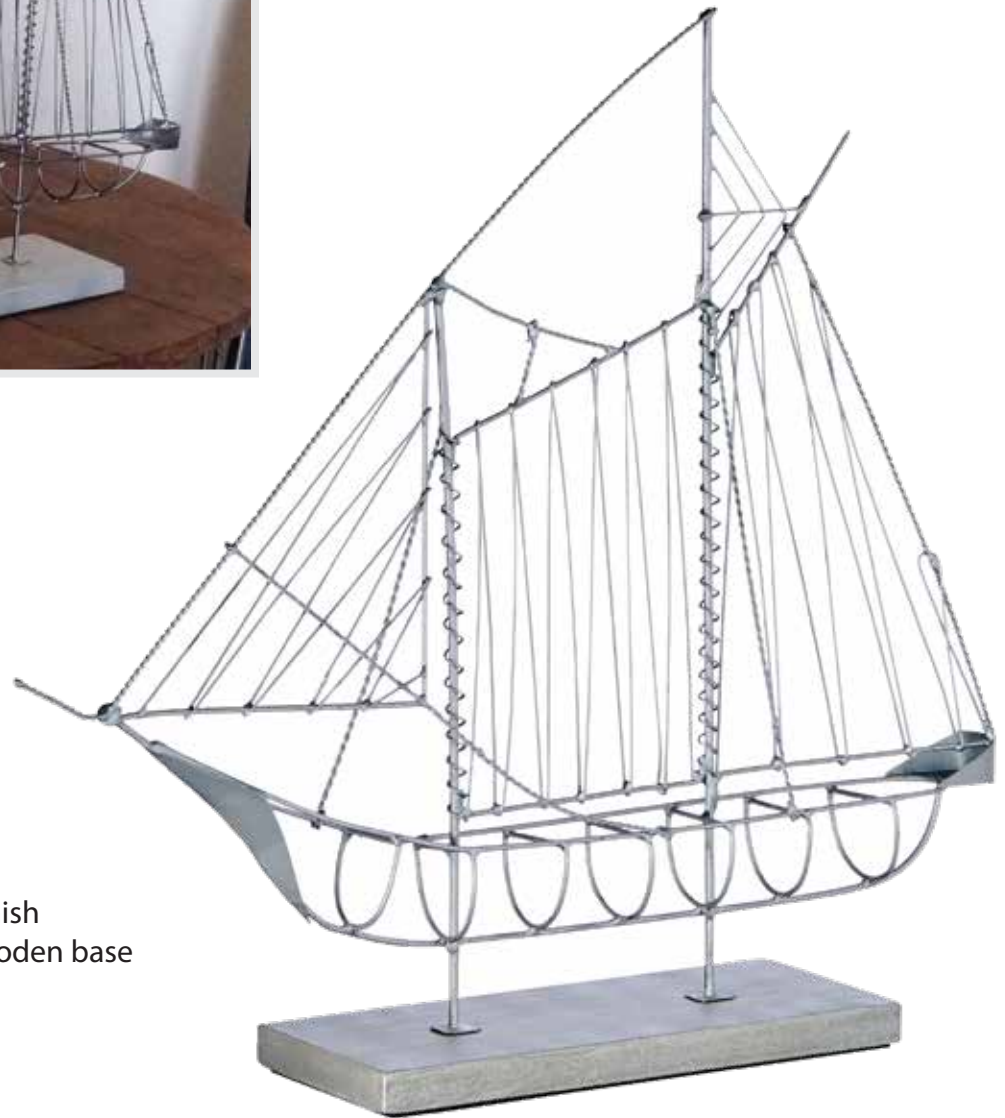

Wooden Oars

- Made from solid Philippine mahogany wood
- Hand-painted with a distressed finish
- Hangs on an attached jute rope

m8029 a 7 x 2 x 60 in.
\$54.00

m8029 b 7 x 2 x 60 in.
\$54.00

m8029 c 7 x 2 x 60 in.
\$54.00

m8029 d 7 x 2 x 60 in.
\$54.00

Wooden Oars

m8029 e 7 x 2 x 60 in.
\$54.00

m8029 f 7 x 2 x 60 in.
\$54.00

m8029 g 7 x 2 x 60 in.
\$54.00

m8029 h 7 x 2 x 60 in.
\$54.00

- Hand-bent metal work
- Powder-coated metal finish
- Set on hand-painted wooden base

m8036 13 x 3 x 12 in.
\$19.00

m8037 9 x 1 x 11 in.
\$15.00

- Hand-painted and sealed
- Adorned with capiz oyster shell
- Powder-coated metal backing
- Hangs on a metal eyelet
- Safe for outdoor use

m8038 9 x 1 x 11 in.
\$15.00