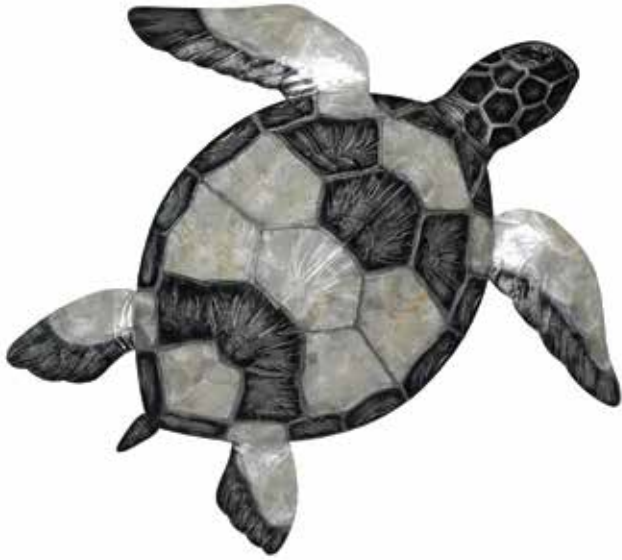

m8500 b 12 x 1 x 20 in.
\$35.00

m8501 b 15 x 1 x 20 in.
\$42.00

m8150 b 17 x 1 x 18 in.
\$35.00

m8275 b 18 x 1 x 12 in.
\$35.00

m8300 sb 14 x 2 x 15 in.
\$35.00

m8302 b 14 x 2 x 14 in.
\$35.00

m8303 sb 13 x 2 x 17 in.
\$35.00

m8004 29 x 2 x 23 in.
\$64.00

- Hand-painted and sealed
- Adorned with capiz oyster shell
- Powder-coated metal backing
- Hangs on a metal eyelet
- Safe for outdoor use

m8062 sb 45 x 2 x 34 in.
\$169.00