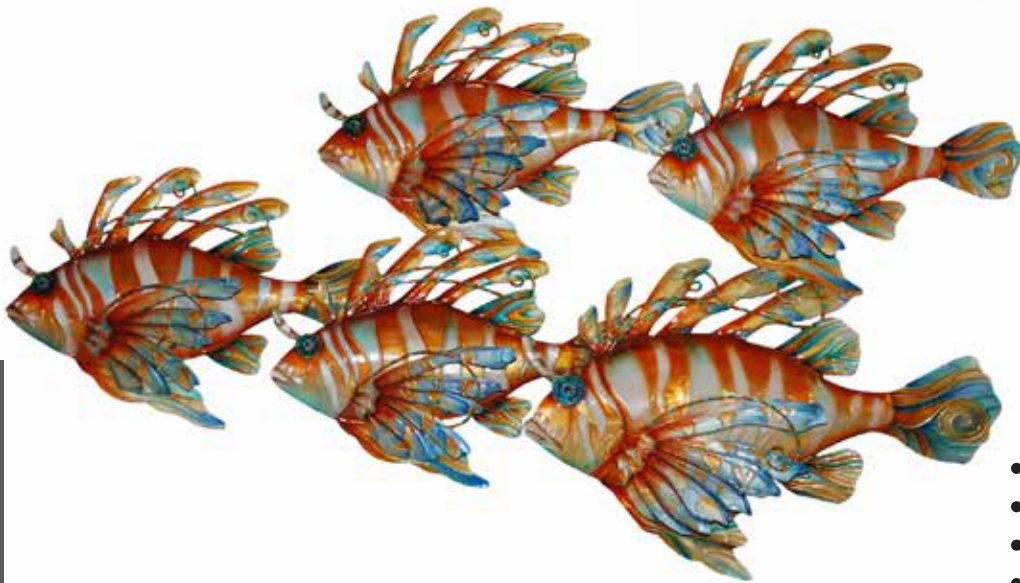

m8405 xl r 30 x 3 x 18 in.
84.00

- Hand-painted and sealed
- Adorned with capiz oyster shell
- Powder-coated metal backing
- Hangs on a metal eyelet
- Safe for outdoor use