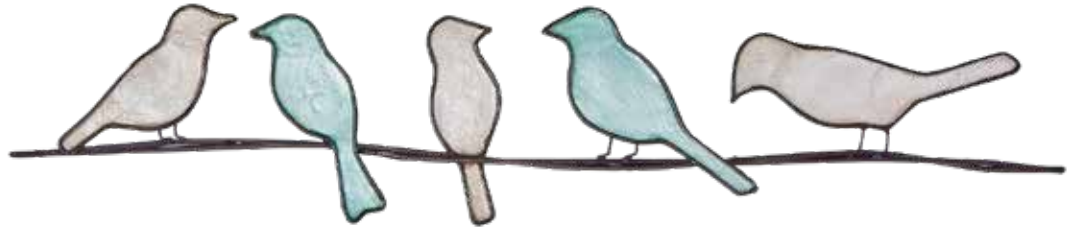

Cat Wall Decor

m7014 11 x 1 x 14 in.
\$26.00

m7015 12 x 1 x 13 in.
\$26.00

m7034 14 x 1 x 8 in.
\$19.00

m7035 9 x 1 x 15 in.
\$19.00

Birds on a Wire

m7005 br 29 x 1 x 6 in.
\$26.00

m7005 g 29 x 1 x 6 in.
\$26.00