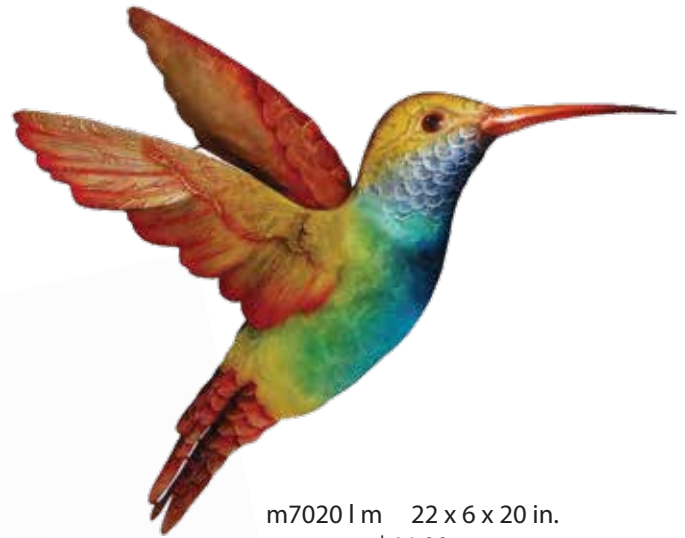

m7020lm 22 x 6 x 20 in.
$44.00