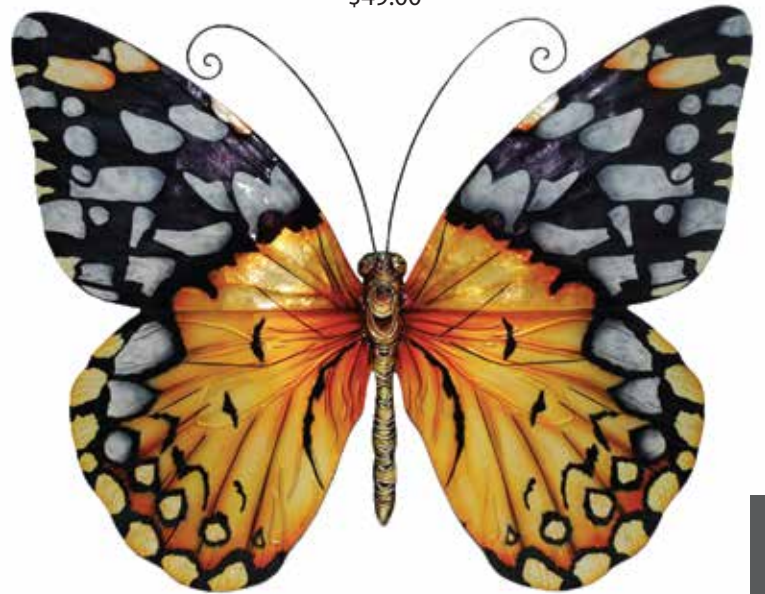

m2063 | o 21 x 2 x 18 in.
$49.00